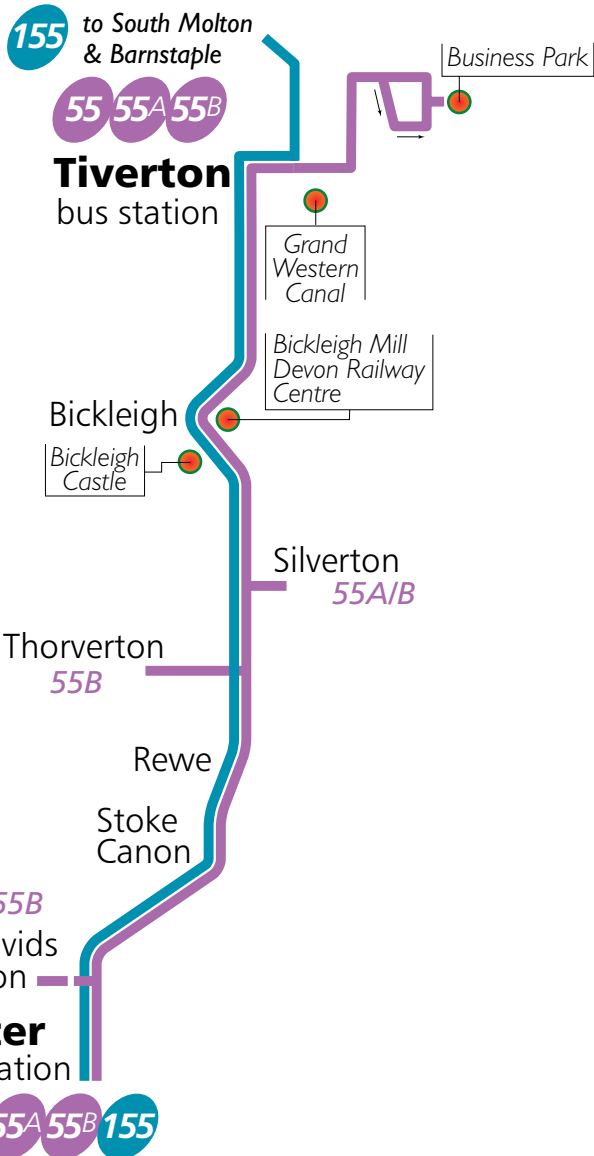

Please note.
 Service 155 operates from Exeter to Barnstaple via Witheridge and South Molton, for full timetable please see the Service 155 leaflet.

Exeter • Stoke Canon • Rewe • Silverton • Tiverton • Cowley Moor

Service 55
From Tiverton Bus Station as Service 55A to Ruffwell Hotel, then via Silver Street, Thorverton, Bullen Street, Broadlands, Bullen Street, Silver Street, Ruffwell Hotel, then as Service 55 to Cowley Bridge Road, then via Bonhay Road, St Davids Station, St Davids Hill, Hele Road, New North Road, Sidwell Street and Cheeke Street to **Exeter Bus Station**.

Route Number	MF 348	MF 349	MF 348	349	348		349	348		349	348
Tiverton Bus Station Bay 4	0615	0645	0715	0745	0815		45	15		1745	1815
Cowleymoor Beech Road	0623	▼	0723	▼	0823		▼	23		▼	1823
Kennedy Way Hospital		0650	▼	0750	▼		50	▼		1750	▼
Petroc Tiverton Campus		0652	▼	0752	▼	<i>then at these mins. past each hour</i>	52	▼		1752	▼
Lea Road Rooks Way		0655	▼	0755	▼		55	▼		1755	▼
Tiverton Business Park Reuters	0625	0658	0725	0758	0825		58	25	<i>until</i>	1758	1825
Higher Moor Rooks Way	0627	▼	0727	▼	0827		▼	27		▼	1827
Petroc Tiverton Campus	0628	▼	0728	▼	0829		▼	29		▼	1829
Kennedy Way Morrisons	0630	▼	0730	▼	0831		▼	31		▼	1831
Cowleymoor Beech Road	▼	0700	▼	0800	▼		00	▼		1800	▼
Tiverton Fore Street	0634	0705	0734	0805	0835		05	35		1805	1835
Tiverton Bus Station	0638	0710	0738	0810	0840		10	40		1810	1840

Route Detail 349

From Tiverton Bus Station via Phoenix Lane, Great Western Way, West Exe South, St Paul Street, Church Street, Leat Street, Kennedy Way, Bolham Road, Lea Road, Lowman Way, Business Park, Lowman Way, Beech Road, Queensway, Holly Road, Lime Road, Sycamore Road, Cowley Moor Road, Courtney Road, Elmore Way, Watery Lane, Siddals Gardens, Chapel Street, Gold Street, Fore Street, Angel Hill, Bridge Street, West Exe South, Great Western Way and Phoenix Lane to **Tiverton Bus Station**